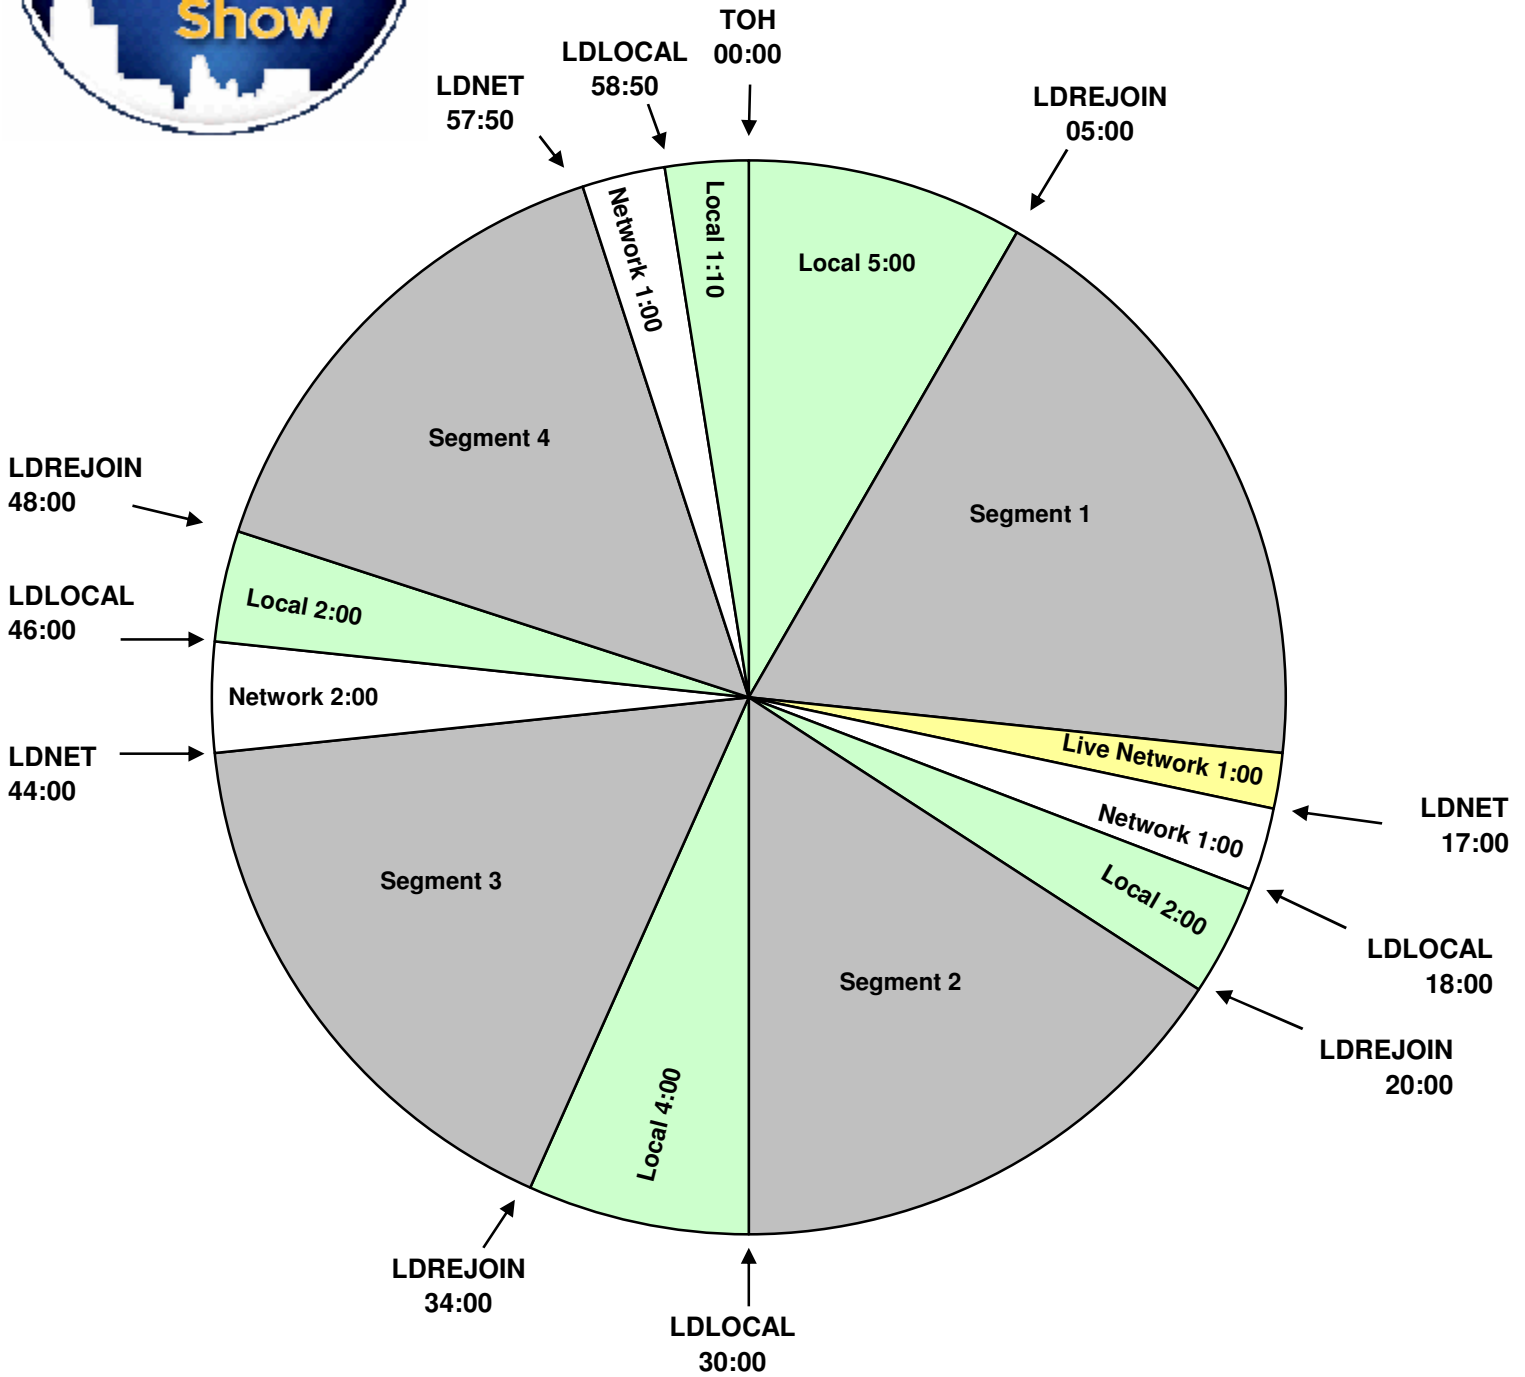

The Artie Lange Show Clock
 Effective January 18, 2013
 Premiere XDS PRO4-P Satellite
 Monday - Friday
 7:00pm - 10:00pm Pacific
 10:00pm - 1:00am Eastern

For Technical Assistance Call
 Premiere Network Operations Center: (800) 276-4431
 Technical Info: <http://engineering.premiereradio.com>

premiere
 NETWORKS

Floating Breaks at 16:00, 30:00, 44:00
 :10 rejoin bumpers at 20:00 and 48:00
 :20 rejoin bumper at 34:00
 Optional Live network at 46:00